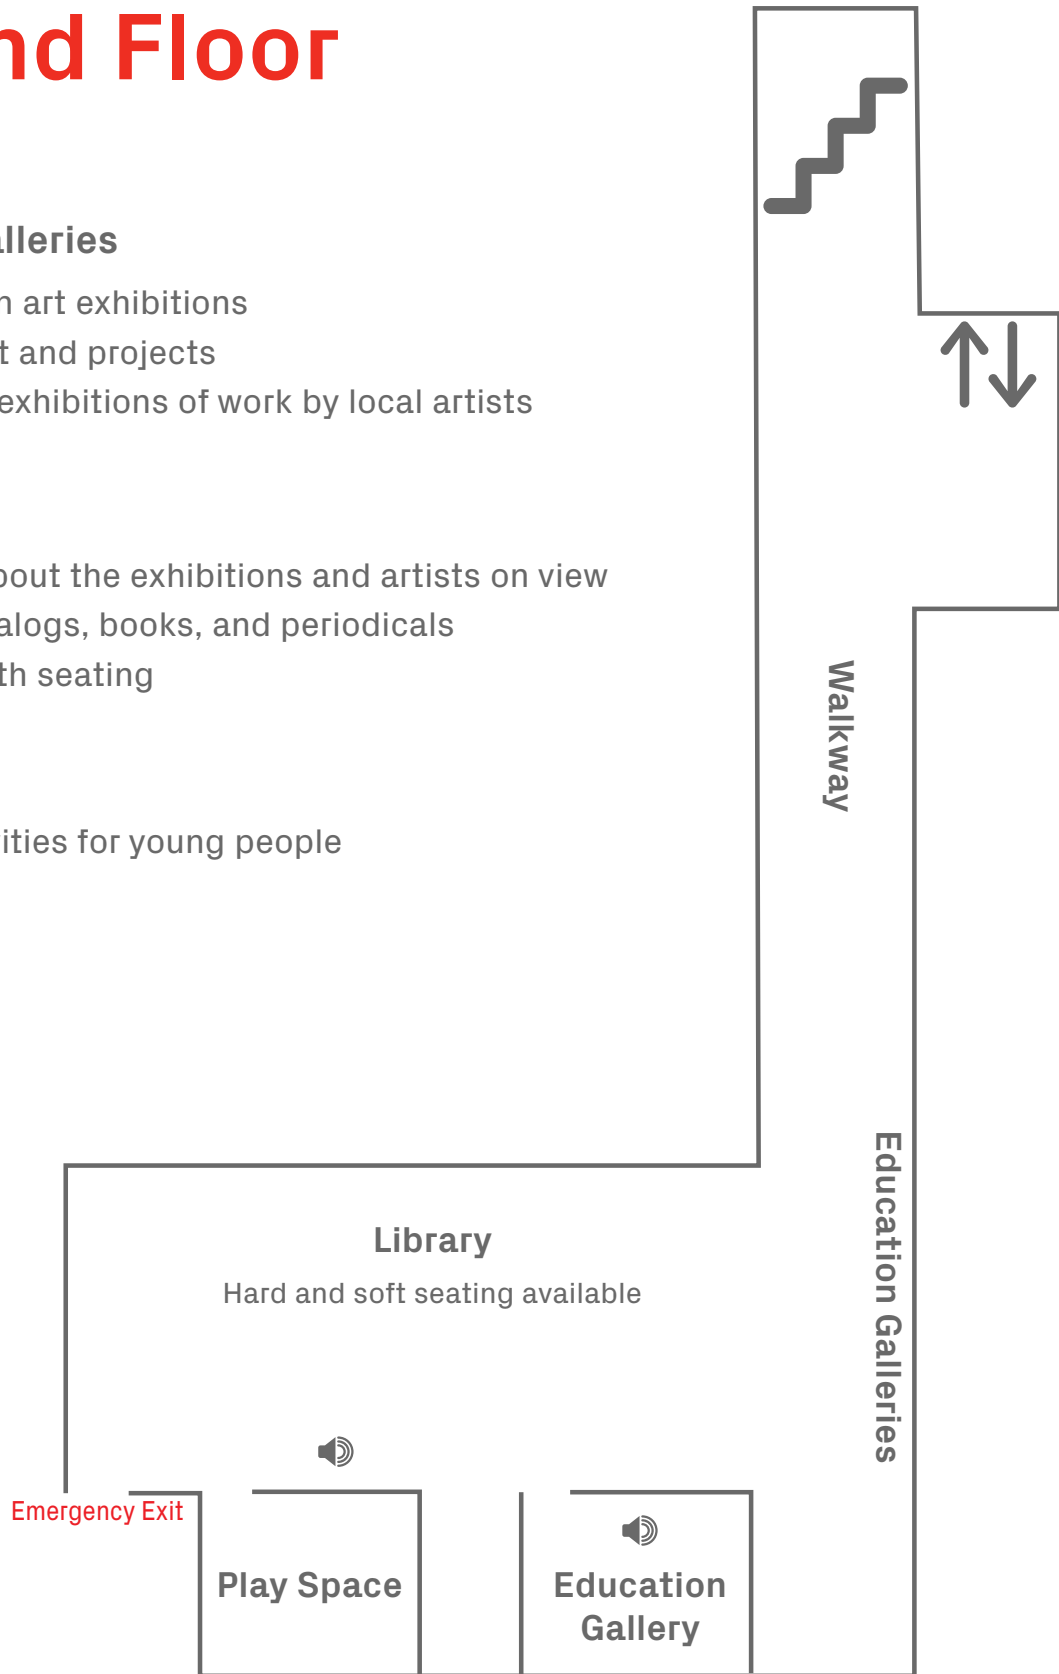

## KEY

- |   |           |   |             |
|---|-----------|---|-------------|
|  | Stairs    |  | AO&Co Café  |
|  | Restrooms |  | Information |
|  | Shop      |  | Sound       |
|  | Elevator  |  | Ramp        |

## Education Galleries

- / Youth and teen art exhibitions
- / Community art and projects
- / Teen-curated exhibitions of work by local artists

## Library

- / Information about the exhibitions and artists on view
- / Exhibition catalogs, books, and periodicals
- / Workspace with seating

## Play Space

- / Toys and activities for young people

Contemporary Art Museum St. Louis  
3750 Washington Blvd  
camstl.org